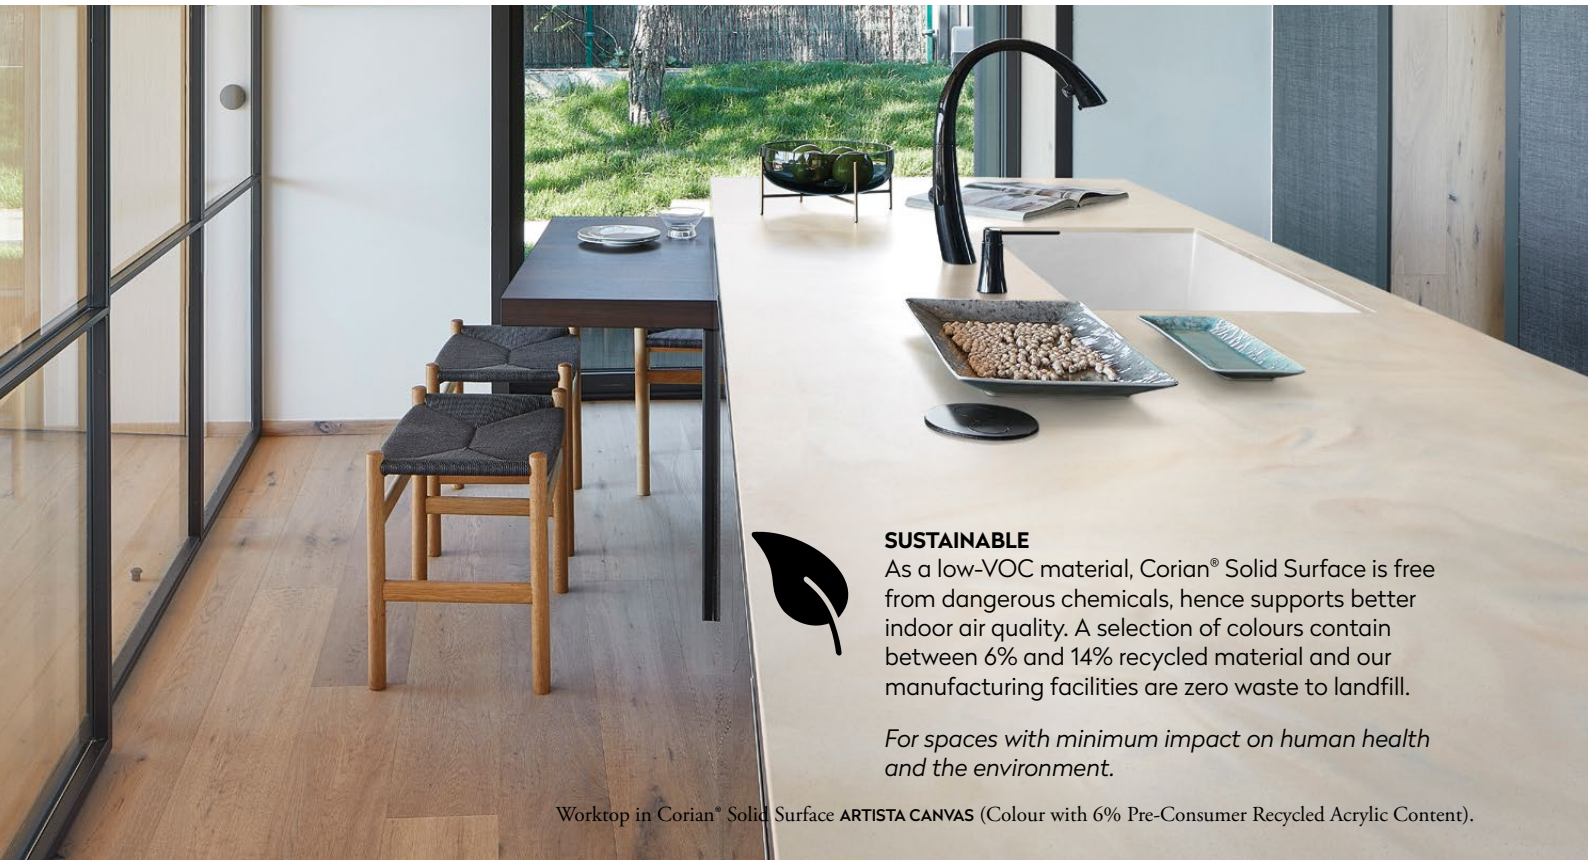

THE 10-YEAR LIMITED RESIDENTIAL WARRANTY Corian® Solid Surface products are beautiful, built to last, and easy to maintain. Routine care and maintenance ensures lasting beauty and helps retain the surfaces’ original appearance. Interior worktops or decorative vertical applications that have been fabricated and installed by a Corian® Quality Network Partner fabricator come with the protection of a 10-year Limited Residential Warranty, backed by DuPont, a company with a sterling reputation and a legacy of over 50 years in the Solid Surface business. This 10-Year Limited Residential Warranty coverage for Corian® Solid Surface is your ultimate assurance of lasting quality!

**TO FIND A CORIAN® CERTIFIED KITCHEN SHOWROOM IN THE UK PLEASE VISIT:
WWW.CORIAN.UK/-FIND-A-DEALER-**

SUSTAINABLE

As a low-VOC material, Corian® Solid Surface is free from dangerous chemicals, hence supports better indoor air quality. A selection of colours contain between 6% and 14% recycled material and our manufacturing facilities are zero waste to landfill.

For spaces with minimum impact on human health and the environment.

Worktop in Corian® Solid Surface ARTISTA CANVAS (Colour with 6% Pre-Consumer Recycled Acrylic Content).

**TO LEARN MORE ABOUT CORIAN® SOLID SURFACE AND CORIAN® SINKS
PLEASE VISIT: WWW.CORIAN.UK**

Facebook.com/CorianDesign

Instagram.com/CorianDesign

LinkedIn.com/company/corian-design

Youtube.com/CorianDesign